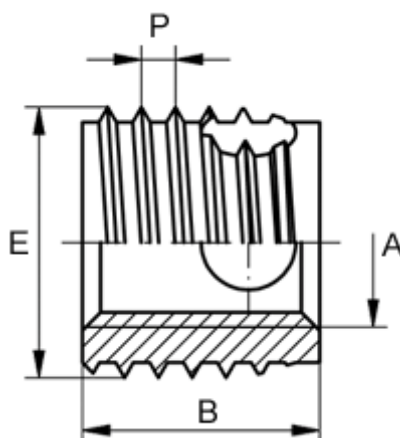

Article number: 12304000141110
Description: KLEE-coil 304 000 141.110
M14 Hardened/zinc-plated blue

Measures

Female thread A	= M14
Female thread DIN	= 72502
Female thread P	= 1.25
Length B	= 15
Male thread E	= 17.7
Recommended bore diameter	= 17
Thread pitch P	= 1.25